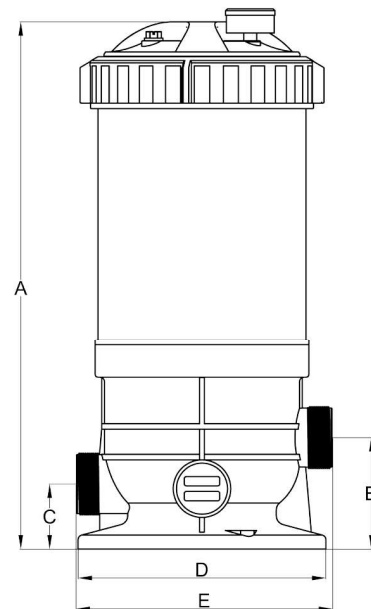

Features

- Attractive, durable filter head may be rotated to conveniently position pressure gauge and manual air relief
- Chemical resistant tank body
- Coreless cartridge for easy cleaning
- Extra-large cartridge element with new precision engineered extruded core provides extra-strength and maximum flow
- Elevated, filtered water collector and debris sump prevents accidental by-pass of heavy debris to pool when cartridge is removed for cleaning
- Unionized connections
- Fully factory tested

Model Number	A mm(in)	B mm(in)	C mm(in)	D mm(in)	E mm(in)
73110	460(18.1)	120(4.7)	70(2.75)	266(10.5)	276(10.9)
73111	570(22.4)	120(4.7)	70(2.75)	266(10.5)	276(10.9)
73112	708(27.9)	120(4.7)	70(2.75)	266(10.5)	276(10.9)
73113	809(31.8)	120(4.7)	70(2.75)	266(10.5)	276(10.9)
73114	999(39.3)	120(4.7)	70(2.75)	266(10.5)	276(10.9)
73115	1099(43.2)	120(4.7)	70(2.75)	266(10.5)	276(10.9)

MODEL TECHNICAL DATA					
Model Number	Port Size	Max Working Pressure PSI	Max Operating Temperature	Ctn. Qty.	Net. Weight
73110	1 1/2"	50	130°F	1	9.7 lbs.
73111	1 1/2"	50	130°F	1	11.3 lbs.
73112	1 1/2"	50	130°F	1	13.2 lbs.
73113	1 1/2"	50	130°F	1	15.9 lbs.
73114	1 1/2"	50	130°F	1	18.3 lbs.
73115	1 1/2"	50	130°F	1	20 lbs.
Model Number	Description	Ctn. Qty.	Net. Weight		
Optional Accessories					
91382	1 1/2" Union Connection Kit-curved (48mm)	1	1lb.		
91384	1 1/2" Union Connection Kit-curved (50mm)	1	1lb.		